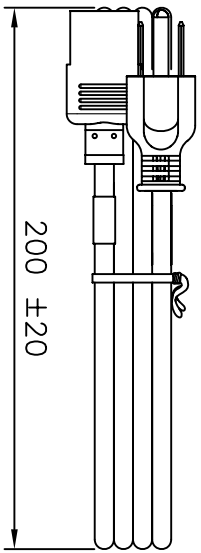

VOLEX RESERVES THE RIGHT TO ALTER NON-CRITICAL DIMENSIONS WITHOUT NOTICE.

PACKAGING: FOLD & TIE

- NOTES:
- 1) CORDAGE: 18/3 SVT, 60°C, BLACK
 - 2) APPROVALS:
 - 3) RATING: 10 AMP/125 VOLTS
 - 4) FLAME RATING : FT2
 - 5) PACKAGING: 100 PIECES/CARTON
 - 6) ALL DIMENSIONS IN MILLIMETERS.

REV	DESCRIPTION	DATE
3	REVISED TO SHOW CHINA MANUFACTURED CORD	11/26/07
2	FORMAT UPDATE	9/14/04
1	C.U.D - NEW RELEASE	06/08/04

SCALE:	ECD:	ITEM DESCRIPTION
NDT TO SCALE	N/A	CORDESET-NORTH AMERICAN POWER SUPPLY CORD (6')

TOLERANCE UNLESS OTHERWISE SPECIFIED	APPROVED	DRAWN BY	DATE:
.XXX ± .005 .XX ± .02 .X ± .03 FRACT. ± 1/32 ANGULAR ± 1/2°	STC	ARK	06/08/04

SCALE:	ITEM DESCRIPTION	PART NO.
NDT TO SCALE	CORDESET-NORTH AMERICAN POWER SUPPLY CORD (6')	17249 10 B1

MATERIAL:
PLUG: PVC, BLACK
JACKET: PVC, BLACK

FINISH:
JACKET: SMOOTH